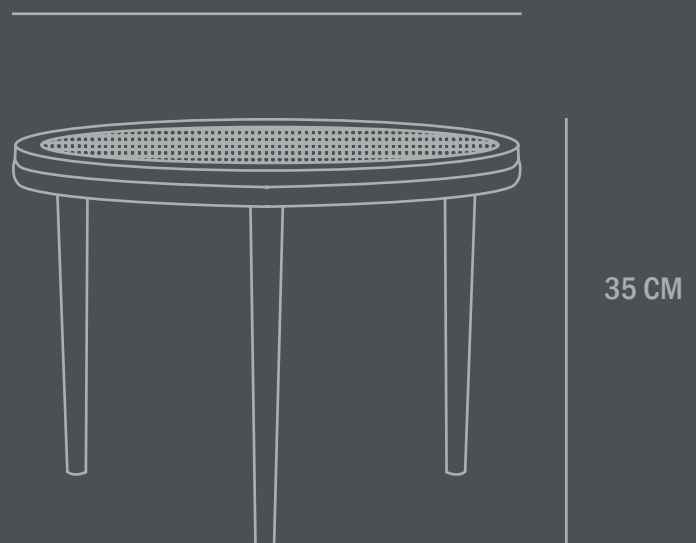

101

C O P E N H A G E N

HAKO TABLE LOW

Hako, the Japanese word for box or storage, is a collection of storage and furniture objects inspired by Japanese living. Hako features a bar and storage object, console, bench, coffee table and side table.

Each product is handmade of massive ash with French bamboo mesh, creating a semitransparent front or top surface. The wooden surfaces smoothly transition into metal frames and fittings, creating a refined modern expression. The conic shaped legs and slim metal tray is made of plated metal.

Designed by:
Kristian Sofus Hansen & Tommy Hyldahl

Product no: 201035

Type: Table Low - Indoor

Colour: Burned Black

Material: Metal / Ash / French bamboo mesh

Care instructions:
Use a soft dry cloth to clean the product.
Do not use household cleaners.

Dimensions: L50 / W50 / H35 CM

Country of origin: CN

Product weight: 3 Kg

Packaging:
Dimensions: L57 / W57 / H13 CM
Total weight incl. product: 5,1 Kg
Number of parcels: 1
Material: Brown cardboard

50 CM

35 CM